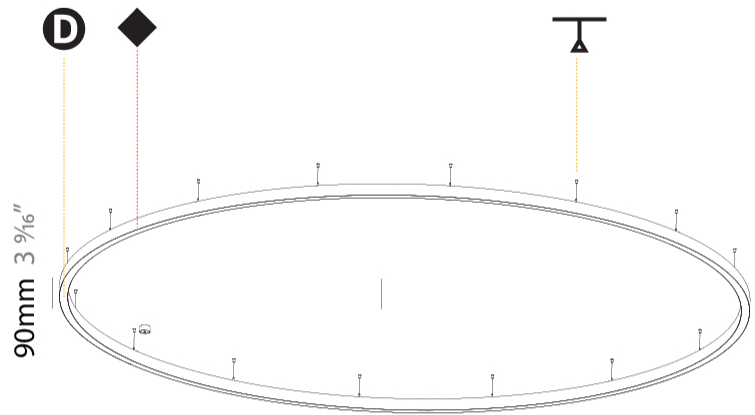

GENERAL

Series: Glorious
Subseries: Glorious Slim
Brand: Prolicht
Division: Architectural
Mounting Type: Suspension
Mounting Location: Ceiling
Subcategory: Ambient

PHYSICAL

Shape: Round
Diameter (mm): 5200
Diameter (in): 204 3/4
Height (mm): 90
Height (in): 3 9/16
Max. Overall Height (mm): 2090
Max. Overall Height (in): 82 5/16
Light Distribution: Direct / Indirect
Weight (kg): 55.788
Weight (lbs): 123.00
Diffuser: PMMA - Opal or Micro-Prism
Fixture Finish: SSR / BKV / CWI / CRY / HAB / UFT / ITA / RUA / FTG / MYG / LOD / PUS / FRO / FUP / KIA / POP / BLS / SPG / MEY / GOH / GUM / CHC / COM / ABZ / JAG / OBR / MOS / ROR
Fixture Material: Aluminum
Cable Details: 2000mm or 6000mm Transparent Cable

ELECTRICAL

Lamp Type: LED (Zhaga Standard)
Input Wattage (W): 392 / 280
Total Output Wattage (W): 336 / 240
Dimming: Tri-Mode (Non-Dimming and Phase Dimming (120Vac only) and 0-10V Dimming)
Driver Included: Yes
Driver Location: Integrated
Driver Type: Constant Current - Universal
Driver Class: Class 2
Input Voltage (V): 120 - 277
Constant Current (MA): 350

LED

Color Temperature (°K): 3000 / 3500 / 4000
Max. Delivered Lumen (lm): 72090 / 73588 / 75090
CRI: >80 CRI
Lamp Life (hrs): 50000

OPTICAL

RATINGS AND CERTIFICATIONS

Certified By: Certified for North American Standards
IP rating: IP20

5070mm 199 5/8"

5200mm 204 3/4"