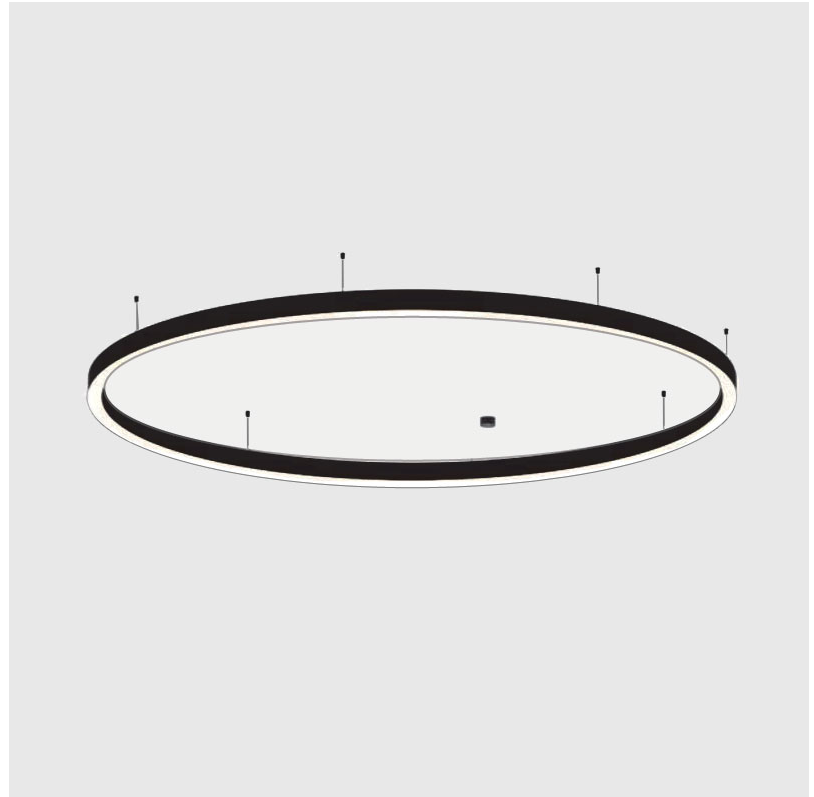

GENERAL

Series: Glorious
Subseries: Glorious Slim
Brand: Prolicht
Division: Architectural
Mounting Type: Suspension
Mounting Location: Ceiling
Subcategory: Ambient

PHYSICAL

Shape: Round
Diameter (mm): 5200
Diameter (in): 204 3/4
Height (mm): 90
Height (in): 3 9/16
Max. Overall Height (mm): 2090
Max. Overall Height (in): 82 5/16
Light Distribution: Direct / Indirect
Weight (kg): 55.788
Weight (lbs): 123.00
Diffuser: PMMA - Opal or Micro-Prism
Fixture Finish: SSR / BKV / CWI / CRY / HAB / UFT / ITA / RUA / FTG / MYG / LOD / PUS / FRO / FUP / KIA / POP / BLS / SPG / MEY / GOH / GUM / CHC / COM / ABZ / JAG / OBR / MOS / ROR
Fixture Material: Aluminum
Cable Details: 2000mm or 6000mm Transparent Cable

ELECTRICAL

Lamp Type: LED (Zhaga Standard)
Input Wattage (W): 392 / 280
Total Output Wattage (W): 336 / 240
Dimming: Tri-Mode (Non-Dimming and Phase Dimming (120Vac only) and 0-10V Dimming)
Driver Included: Yes
Driver Location: Integrated
Driver Type: Constant Current - Universal
Driver Class: Class 2
Input Voltage (V): 120 - 277
Constant Current (MA): 350

LED

Color Temperature (°K): 3000 / 3500 / 4000
Max. Delivered Lumen (lm): 72090 / 73588 / 75090
CRI: >80 CRI
Lamp Life (hrs): 50000

OPTICAL

RATINGS AND CERTIFICATIONS

Certified By: Certified for North American Standards
IP rating: IP20

5070mm 199 5/8"

5200mm 204 3/4"